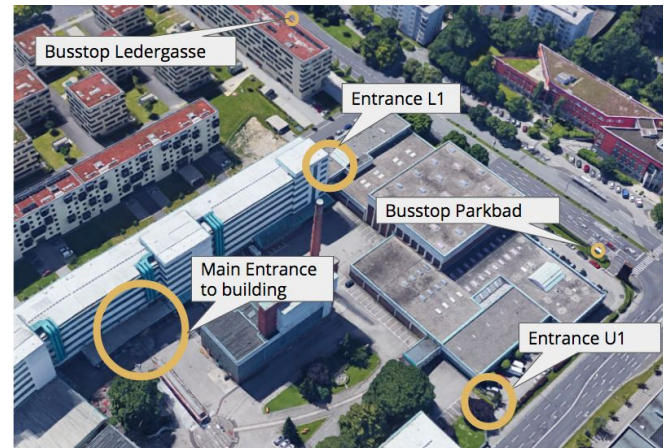

Main Entrance (Stair B)