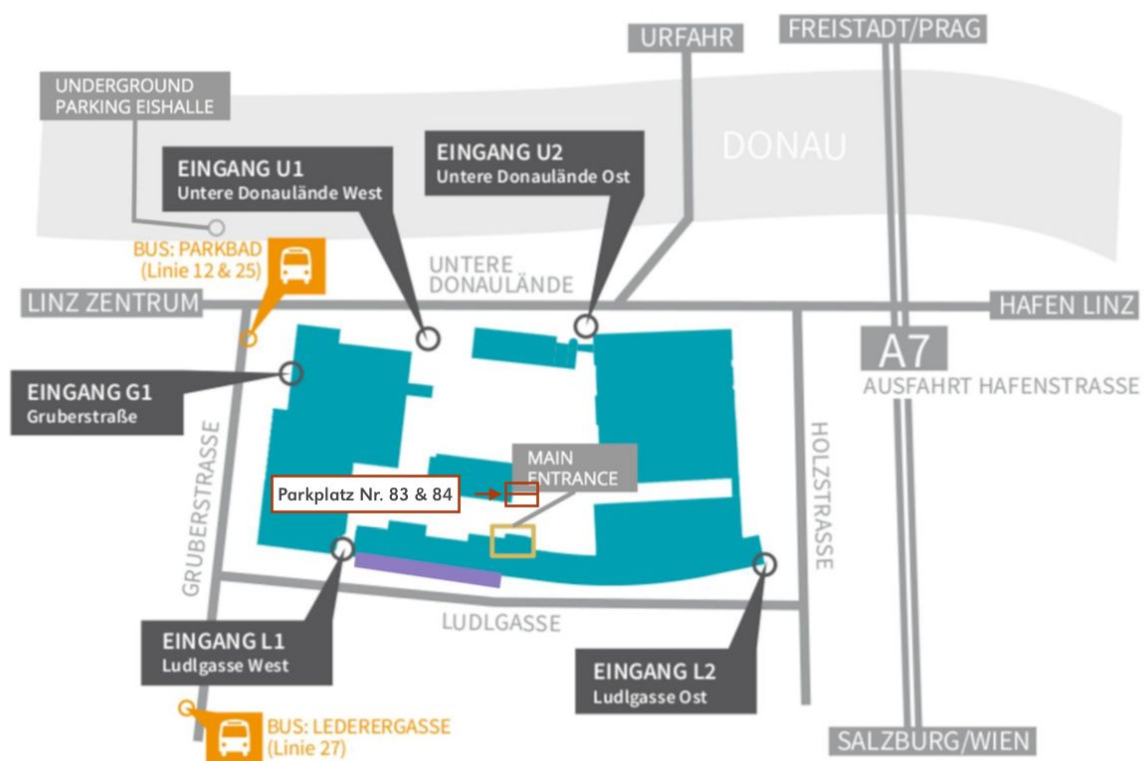

How to reach us

If you want to use public transportation you can use one of the following buses

- From central station to Parkbad or Lederergasse → bus 12 (aprox. 12 mins)
- To Parkbad also bus 25
- To Lederergasse also bus 27

You can reach us also by car via the autobahn A7, exit at 'Hafenstrasse'. If you need a parking space, please get in contact with us upfront so that we can book one of our guest spaces for you (red area on the plan). Otherwise it is also possible to either park in front of the Tabakfabrik for 90 minutes for free (violett area on the plan) or at the Eishalle underground parking.

Address

Peter-Behrens-Platz 9
 4020 Linz, Austria
 smec is located on the 4th floor
 Stair B

If you have trouble finding our office or require further information please don't hesitate to contact Verena Penn at **+43 732 997002**

Main Entrance (Stair B)

Enter the building, turn **right** and take this door:

Use the elevator on the **right** side and get to the 4th floor. If for some reason the elevator does not work you can also take the stairs. Therefore you have to enter the door that says '**Ausgang**' and you will reach the staircase.